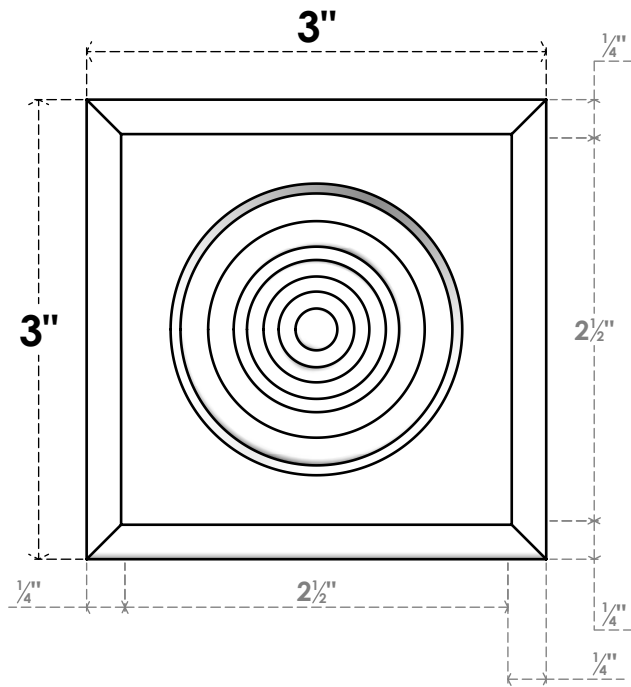

ROSP030X030X100SDG04

3"W X 3"H X 1"P STANDARD SEDGWICK BULLSEYE ROSETTE WITH ROUNDED EDGE, ARCHITECTURAL GRADE PVC

FRONT

SIDE

EKENA MILLWORK
2300 WEST MAIN ST.
CLARKSVILLE, TX 75426
TOLL FREE: 866-607-0453
WWW.EKENAMILLWORK.COM