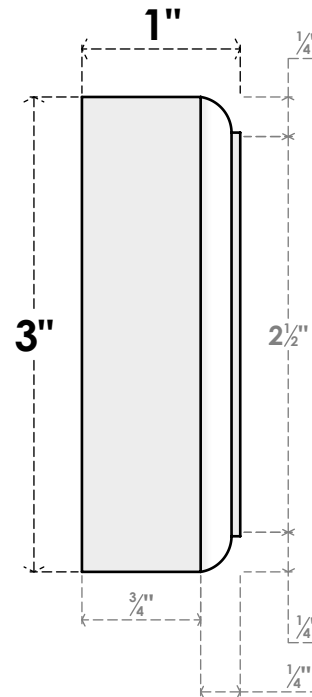

ROSP030X030X100SDG04

3"W X 3"H X 1"P STANDARD SEDGWICK BULLSEYE ROSETTE WITH ROUNDED EDGE, ARCHITECTURAL GRADE PVC

FRONT

SIDE

EKENA MILLWORK
2300 WEST MAIN ST.
CLARKSVILLE, TX 75426
TOLL FREE: 866-607-0453
WWW.EKENAMILLWORK.COM

NOTES

1. INSTALLATION TO BE COMPLETED IN ACCORDANCE WITH MANUFACTURER'S SPECIFICATIONS.
2. DRAWING MAY NOT BE TO SCALE
3. THIS DRAWING IS INTENDED FOR DESIGN AND PLANNING PURPOSES ONLY.
4. ALL INFORMATION CONTAINED HEREIN WAS CURRENT AT THE TIME OF DEVELOPMENT BUT MUST BE REVIEWED AND APPROVED BY THE PRODUCT MANUFACTURER TO BE CONSIDERED ACCURATE.
5. ARCHITECTURAL GRADE PVC PRODUCTS ARE MADE FROM EXPANDED CELLULAR PVC AND COME NATURALLY WHITE BUT MAY BE PAINTED